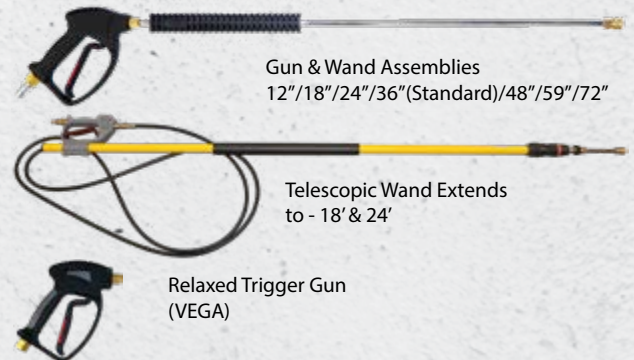

GUN & WAND ASSEMBLIES

Gun & Wand Assemblies
12"/18"/24"/36"(Standard)/48"/59"/72"

Telescopic Wand Extends
to - 18' & 24'

Relaxed Trigger Gun
(VEGA)